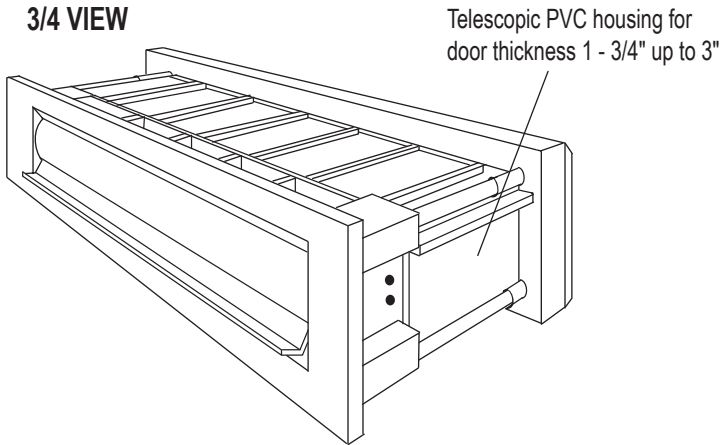

Dorchester Insulating Letter Slot

The best letter slot on the market!

DORCHESTER INSULATING LETTER SLOT

This amazing letter slot is ideal for residential walk-up mail delivery and is an excellent document / rent-drop slot for commercial applications. There are two different sizes to choose from, as listed at the bottom of page. Unique rotating design prevents intrusion by drafts, dust, and moisture. Sleek, modern, European design looks excellent with most architecture. The Dorchester Letter Slot is available in a large variety of colors.

- Material: Front and back flaps are aluminum, framing is black PVC plastic
- Finish: Anodized aluminum, or powder coat color finishes available
- Standard Colors: Clear anodized aluminum, Brass or Bronze finish. White is a standard color for small size slot.
Special Order Colors: Powder coat Black, White, Red, Green, Blue, or Yellow

FRONT VIEW

3/4 VIEW

CUT-AWAY VIEW

SIZES: Dorchester slot is for 1-3/4" to 3" door thickness

	SMALL SLOT	LARGE SLOT
Actual Opening Size:	9-5/16" W x 1-3/16" H	12-13/16" W x 1-3/16" H
Overall Frame Size:	12-1/4" W x 3-3/8" H	15-13/16" W x 3-3/8" H