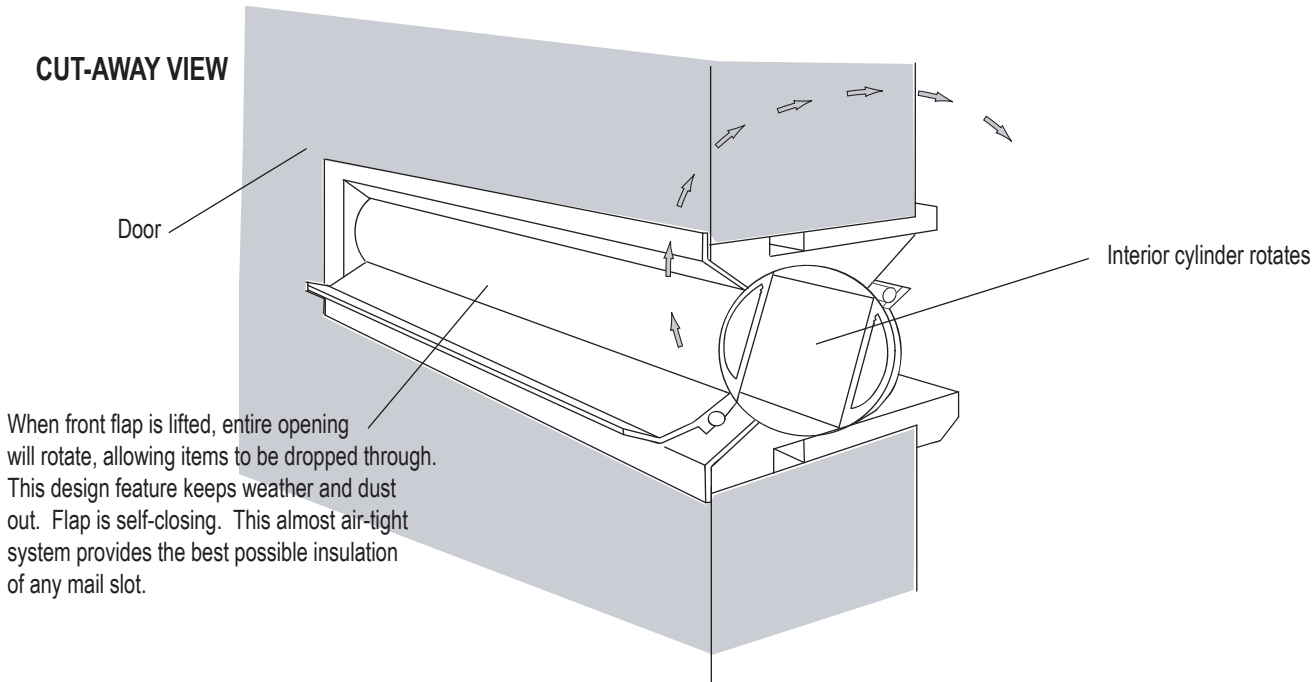

Dorchester Insulating Letter Slot

The best letter slot on the market!

DORCHESTER INSULATING LETTER SLOT

This amazing letter slot is ideal for residential walk-up mail delivery and is an excellent document / rent-drop slot for commercial applications. There are two different sizes to choose from, as listed at the bottom of page. Unique rotating design prevents intrusion by drafts, dust, and moisture. Sleek, modern, European design looks excellent with most architecture. The Dorchester Letter Slot is available in a large variety of colors.

- Material: Front and back flaps are aluminum, framing is black PVC plastic
- Finish: Anodized aluminum, or powder coat color finishes available
- Standard Colors: Clear anodized aluminum, Brass or Bronze finish. White is a standard color for small size slot.
Special Order Colors: Powder coat Black, White, Red, Green, Blue, or Yellow

FRONT VIEW

3/4 VIEW

CUT-AWAY VIEW

SIZES: Dorchester slot is for 1-3/4" to 3" door thickness

	SMALL SLOT	LARGE SLOT
Actual Opening Size:	9-5/16" W x 1-3/16" H	12-13/16" W x 1-3/16" H
Overall Frame Size:	12-1/4" W x 3-3/8" H	15-13/16" W x 3-3/8" H